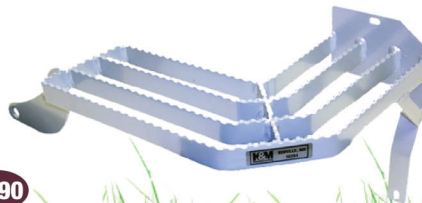

\$356

IH 88 Series Step

14.5" Wide x 6" Deep
9" between steps
Mounts at 30° angle to tractor
Fits IH Tractors: 3088, 3288,
3488, 3688, 5088, 5288 & 5488.
p/n FTS3333
Handrails also available.

\$97
each

Fits IH Tractors: 706, 756,
766, 806, 826, 856, 966,
1026, 1066, 1456, 1466 & 1566.

Left Hand
p/n HC395230R1
Right Hand
p/n HC395123R1

For JD Tractors

\$103

"Step N' Chek" Service Step

20" wide x 7" Deep
Mounts to front left side of
tractor - easy installation
Fits JD Tractors: 30, 40,
50, 55 & 60 Series.
p/n FTS3427

\$80

Fourth Step

14.5" wide x 6" Deep
Fits JD Tractors. Too many to list.
p/n FTS3423

\$290

Right Hand Step

14.5" wide x 6" Deep
Fits JD 10 thru 50 Series Row Crop
and Utility Tractors with cab.
p/n FTS3421

\$290

Left Hand Step

14.5" wide x 6" Deep
Fits JD 10 thru 50 Series
Row Crop and Utility
Tractors with cab.
p/n FTS3420
Handrails also available.

All prices are effective September 1, 2013
and are subject to change without notice.