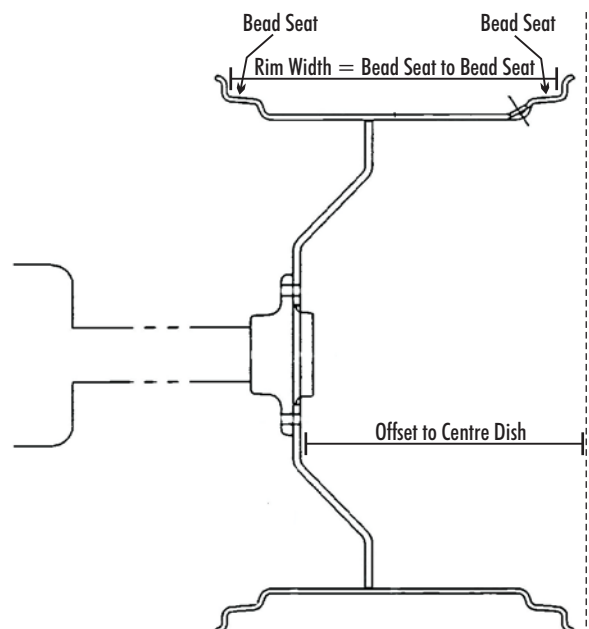

How to Measure a Rim

To Order, Call 1-800-372-7149