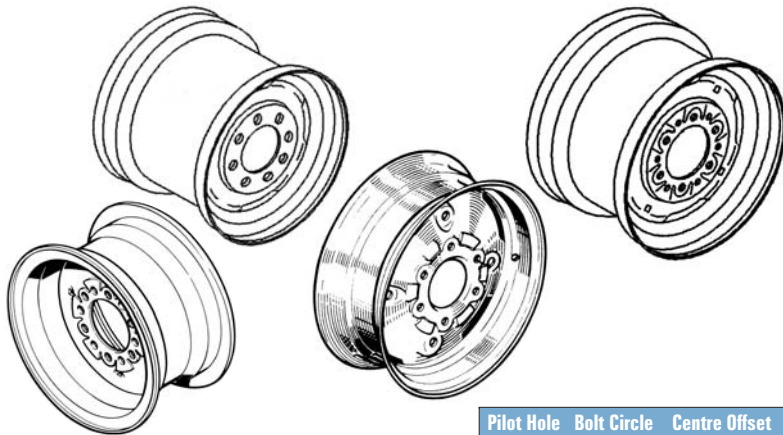

Front Rims

Rear Rims

			Pilot Hole	Bolt Circle	Centre Offset
8x14	6 Hole	FTS014	4 5/8"	6"	4 1/8"
3x15	5 Hole AC, MH	FTS002	2 13/16"	4 1/2"	front
3x15	6 Hole JD 320	FTS076	4 9/16"	6"	
5x15	5 Hole	FTS011	4"	5 1/2"	3"
6x15	5 Hole	FTS012	4"	5 1/2"	front
6x15	6 Hole	FTS006	4 5/8"	6"	front
8x15	5 Hole	FTS013	4"	5 1/2"	4 3/4"
8x15	6 Hole	FTS007	4 5/8"	6"	3"
8x15	8 Hole	FTS019	6"	8"	3 1/8"
10x15	8 Hole	FTS065	6"	8"	7"
4.25x16	5 Hole AC, MH	FTS001	3 7/16"	5"	front
4.25x16	Blank IH 'H'	70206134			
4.5x16	6 Hole	FTS003	4 5/8"	6"	front
5.5x16	5 Hole AC, MH	FTS055	3 7/16"	5"	front
6x16	6 Hole	FTS004	4 5/8"	6"	front
6x16	6 Hole	TX10855	Fits 2wd Universal Tractors		
8x16	6 Hole	FTS005	4 5/8"	6"	3 5/8"
8x16	6 Hole	FTS018	4 5/8"	6"	4"
8x16	Blank Drop Ctr	FTS057			
10x16	6 Hole	FTS010	4 5/8"	6"	4 1/4"
10x16	6 Hole	FTS017	4 5/8"	6"	4 3/4"
11x16.1	6 Hole	FTS008	4 5/8"	6"	front
11x16.1	8 Hole	FTS009	6"	8"	7 1/4"
3x19	5 Hole	FTS073	Large centre fits Ford 2N & 9N		
3x19	6 Hole	FTS072	Small centre fits Ford 8N		
8x20	6 Hole	FTS015	4 1/2"	6"	3"
8x20	8 Hole	FTS016	6"	8"	3 1/2"

7x24	4 lug - Fits IH Cub	FTS033
8x24	4 lug	FTS020
8x24	Blank*	FTS063
9x24	4 lug	FTS021
10x24	4 lug	FTS022
10x24	Blank*	FTS064
12x24	Blank*	FTS026
12x24	6 lug	FTS030
15x24	Blank*	FTS029
9x28	6 lug	FTS023
10x28	6 lug	FTS024
11x28	6 lug	FTS031
12x28	6 lug	FTS025
13x28	Blank*	FTS032
13x30	Fiat 6 lug - Fits Oliver 1355, 1365 & 1370; White 2-60	FTS050
13x30	8 lug JD Mannheim	FTS069
13x30	Blank*	FTS059
15x30	Fiat 6 lug - Fits Oliver 1355, 1365 & 1370; White 2-60	FTS049
15x30	8 lug JD Mannheim	FTS068
15x30	Blank*	FTS056
13x34	8 lug JD Mannheim	FTS067
16x34	Blank*	FTS047
9 x 36	6 lug IH Super C	FTS071
10x36	Blank* IH 200	FTS051
11x38	Deep Well Farmall H, M	FTS052
12x38	Blank*	FTS079

*Weld on lugs - round - p/n FTS062 // *Weld on lugs - square - p/n FTS078

To Order, Call 1-800-372-7149