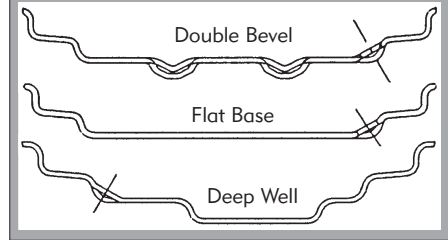

*Weld on lugs - round - p/n FTS062 // *Weld on lugs - square - p/n FTS078

To Order, Call 1-800-372-7149

Power Shift

Double Bevel

Rim Styles

10x24	4 rail	FTS040
12x26	4 rail	FTS041
11x28	4 rail	FTS042
12x28	4 rail	FTS066
13x28	4 rail	FTS043
15x34	6 rail	FTS044
11x38	6 rail	FTS045
14x38	6 rail	FTS046
18x38	8 rail	FTS048

12x38		FTS034
14x38		FTS035
16x38 HD		FTS036
18x38 HD		FTS037
16x38x34	step-up	FTS038*
18x38x34	step-up	FTS039**
16x42x38	step-up	FTS053***
18x42x38	step-up	FTS054***
18x42 HD	6-8-12 lug hubs	FTS058

New & Used Power Shift attaching hardware available

* FTS038 allows you to change from 18.4 X 34 to 18.4 X 38 using your clamps & hubs

** FTS039 allows you to change from 20.8 X 34 to 20.8 X 38 using your clamps & hubs

*** FTS053, FTS054 allows you to change to 42" from 38" tires using existing hubs & clamps