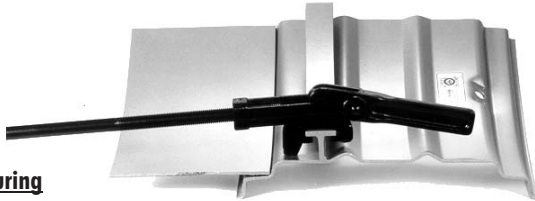

We have many more rims available to us.
Please call with your application(s).

How to Measure a Rim

To Order, Call 1-800-372-7149

Hubs & Attaching Hardware

Rear Axle Hubs

Rear Axle and Wheels available for 9 & 10 hole Direct Axle. (wedge-lok & clamp style available).

T-Rail Open-Centre Dual Wheel Attachment System

Snap-On T-Rails

Featuring

- easy installation and removal
- load distributed evenly over the entire rim
- all necessary accessories.

Economy T-Rails

Economical dual wheel for semi-permanent installation